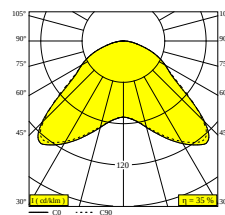

DELTALIGHT

MANTELLO L1520 E27

25811 0000 BBR

AVAILABLE IN
BLACK BRONZE 25811 0000 BBR
RAW WHITE 25811 0000 RW

 [View on website](#)

General info	
LOCATION	indoor
INSTALLATION	Ceiling Suspended
INGRESS PROTECTION	IP20
WEIGHT (KG)	0.4
ADJUSTABILITY	non adjustable
INFORMATION	INCL.1 x CABLE 2 x 0.75mm ² 1,6m INCL.1 x CABLE SUSPENSION SINGLE AUTOM. 1.6m
Electrical info	
	1 x LED Filament max.20W
CLASS	I
Lightsource info	
LIGHTSOURCE NAME	E27