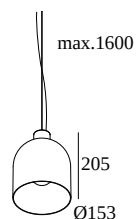

DELTALIGHT

MANTELLO L1520 E27

25811 0000 BBR

AVAILABLE IN
BLACK BRONZE 25811 0000 BBR
RAW WHITE 25811 0000 RW

 [View on website](#)

General info	
LOCATION	indoor
INSTALLATION	Ceiling Suspended
INGRESS PROTECTION	IP20
WEIGHT (KG)	0.4
ADJUSTABILITY	non adjustable
INFORMATION	INCL.1 x CABLE 2 x 0.75mm ² 1,6m INCL.1 x CABLE SUSPENSION SINGLE AUTOM. 1.6m
Electrical info	
	1 x LED Filament max.20W
CLASS	I
Lightsource info	
LIGHTSOURCE NAME	E27