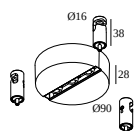

28700 0070 B CEILING BASE MULTI 3 B

☐

28700 0070 W CEILING BASE MULTI 3 W

☐

Notes: